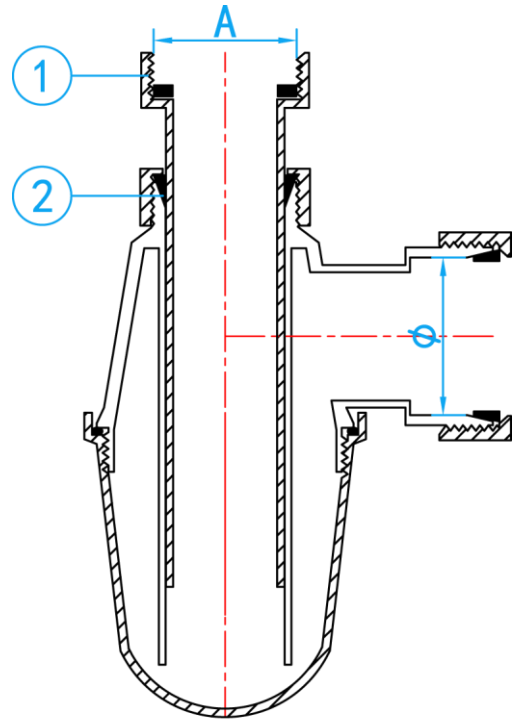

# UPVC BOTTLE TRAP

SECTION VIEW

## COMPONENT PARTS

ITEMS	PARTS	MATERIAL
1	Body	PP
2	O-ring	TPR

## STANDARD SPECIFICATIONS

SKU	Size (mm)	A (inch)	∅ (mm)	WEIGHT (kg)	PCS/CTN
213BT035	35x35	1 ¼"	37.4	168	50
213BT042	42x42	1 ½"	42.3	168	50
213BT03542	35x42	1 ¼"	42.3	165	50