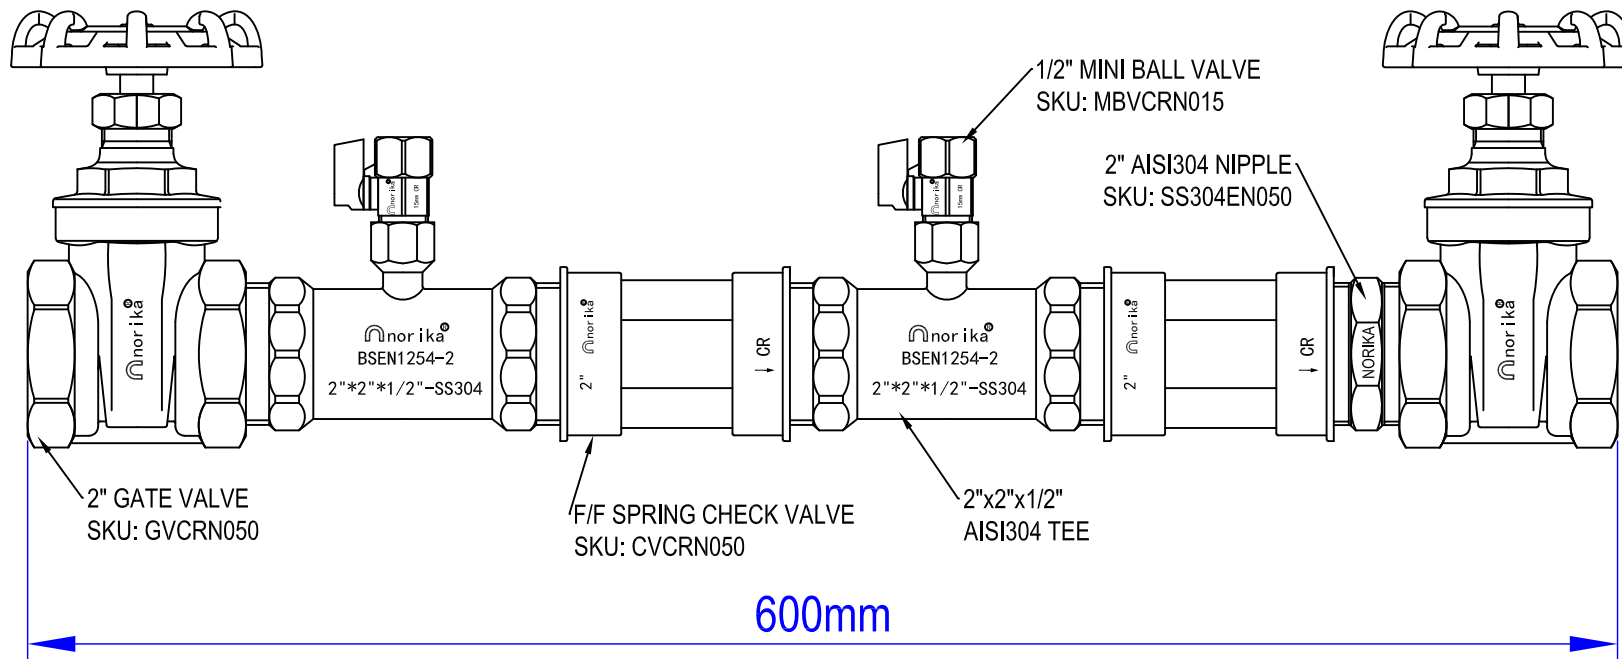

NORIKA MODIFIED DESIGN

CODE	QTY
2" GATE VALVE	2NOS
2"x2"x1/2" TEE	2NOS
2" F/F CHECK VALVE	2NOS
2" NIPPLE	1NOS
1/2" MINI BALL VALVE	2NOS

FSSD ORIGINAL DESIGN