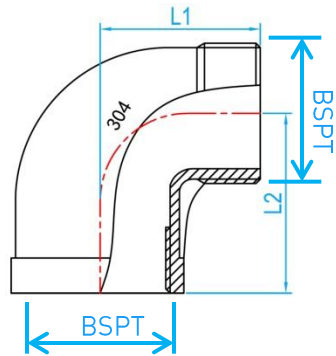

STAINLESS STEEL 304 THREADED FITTINGS

STRAIGHT ELBOW [MXF]

COMPLY WITH BSEN1254-2:1998
AS/NZS 4020:2018

CROSS SECTIONAL VIEW

DIMENSIONS

SKU	SIZE (inch)	L1 (mm)	L2 (mm)	WEIGHT (kg)	PCS/CTN
SS304SE015MF	½"BSPT	37	29	0.068	350
SS304SE020MF	¾"BSPT	46	31	0.098	200
SS304SE025MF	1"BSPT	47	36	0.160	100
SS304SE035MF	1¼"BSPT	54	44	0.260	60
SS304SE042MF	1½"BSPT	58	49	0.330	50
SS304SE050MF	2"BSPT	69	56	0.532	30