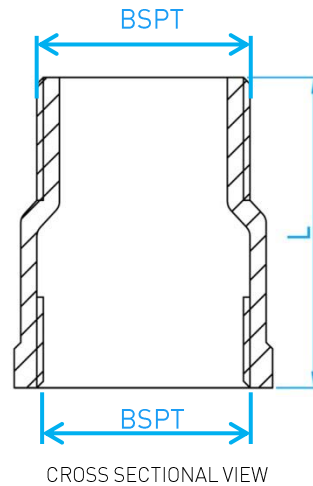

STAINLESS STEEL 304 THREADED FITTINGS

EQUAL SOCKET M/F

COMPLY WITH BSEN1254-2:1998
AS/NZS 4020:2018

DIMENSIONS

SKU	SIZE (inch)	L (mm)	WEIGHT (kg)	PCS/CTN
SS304ES015MF	½"BSPT	40	0.053	500
SS304ES020MF	¾"BSPT	45	0.076	300
SS304ES025MF	1"BSPT	48	0.118	200
SS304ES035MF	1¼"BSPT	50	0.160	100
SS304ES042MF	1½"BSPT	52	0.204	80
SS304ES050MF	2"BSPT	61	0.307	50