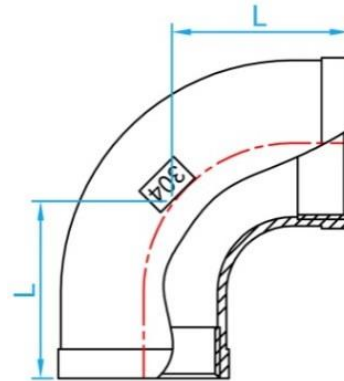

STAINLESS STEEL 304 THREADED FITTINGS

90° ELBOW

COMPLY WITH BSEN1254-2:1998
AS/NZS 4020:2018

CROSS SECTIONAL VIEW

DIMENSIONS

SKU	SIZE (inch)	L (mm)	WEIGHT (kg)	PCS/CTN
SS304E90015	½"BSPT	26	0.0739	300
SS304E90020	¾"BSPT	32	0.1092	200
SS304E90025	1"BSPT	35	0.1705	100
SS304E90035	1¼"BSPT	34.7	0.2806	50
SS304E90042	1½"BSPT	47	0.3555	50
SS304E90050	2"BSPT	58	0.5266	32
SS304E90065	2½"BSPT	67	0.9400	20
SS304E90080	3"BSPT	75	1.3400	10
SS304E90100	4"BSPT	95.5	2.3000	5