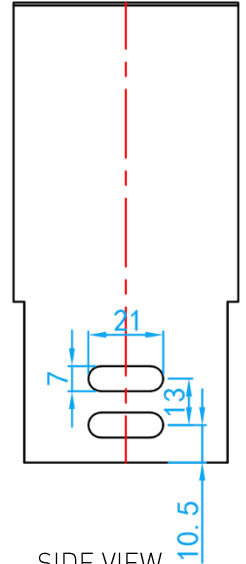

STAINLESS STEEL SS304 TAP BOX

SIDE VIEW

SIDE VIEW

TOP VIEW

COMPONENT PARTS

MATERIAL	Stainless Steel 304
----------	---------------------

DIMENSIONS

SKU	L (mm)	D (mm)	C (mm)	H (mm)	h (mm)	WEIGHT (kg)	PCS/CTN
TBSS	71	63	28	128.8	45	0.210	-