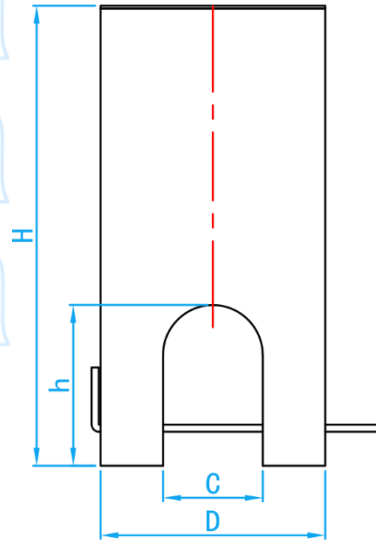

STAINLESS STEEL SS304 TAP BOX

SIDE VIEW

SIDE VIEW

TOP VIEW

COMPONENT PARTS

MATERIAL	Stainless Steel 304
----------	---------------------

DIMENSIONS

SKU	L (mm)	D (mm)	C (mm)	H (mm)	h (mm)	WEIGHT (kg)	PCS/CTN
TBSS	71	63	28	128.8	45	0.210	-