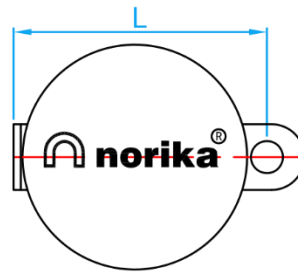

STAINLESS STEEL SS304 TAP BOX

SIDE VIEW

SIDE VIEW

TOP VIEW

COMPONENT PARTS

MATERIAL	Stainless Steel 304
----------	---------------------

DIMENSIONS

SKU	L (mm)	D (mm)	C (mm)	H (mm)	h (mm)	WEIGHT (kg)	PCS/CTN
TBSS	71	63	28	128.8	45	0.210	-