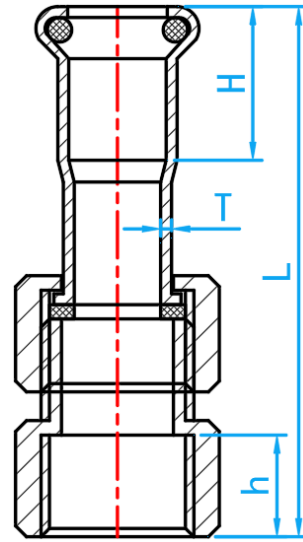

# STAINLESS STEEL 304 PRESS FIT FITTINGS (M PROFILE)

COMPLY WITH BSEN1254-2: 1998

## FEMALE JOINT CONNECTOR

CROSS SECTIONAL VIEW

### DIMENSIONS

SKU	SIZE (mm x inch)	L (mm)	H (mm)	h (mm)	T (mm)	WEIGHT (kg)	PCS/CTN
SSPFNFJC015	15×1/2" BSP	71	20	15	1.5	0.110	180
SSPFNFJC020	22×3/4" BSP	75	21	17	1.5	0.152	150
SSPFNFJC025	28×1" BSP	83	23	19	1.5	0.215	70
SSPFNFJC035	35×1 1/4" BSP	91	26	21	1.5	0.326	60
SSPFNFJC042	42×1 1/2" BSP	111	31	22	1.5	0.381	50
SSPFNFJC050	54×2" BSP	116	36	27	1.5	0.634	24