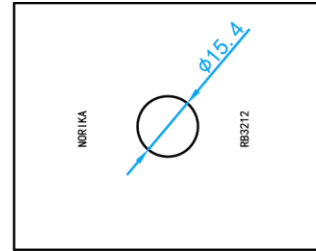

# RUBBER BLOCK FOR PUMP

TOP VIEW

3-D VIEW

**STANDARD SPECIFICATIONS**

Temperature	80°C
Hardness	60±5

**DIMENSIONS**

SKU	MATERIAL	L (mm)	B (mm)	H (mm)	WEIGHT (kg)	PCS/CTN
RB3212	Natural Rubber	76.2	61.5	28.5	0.19	90