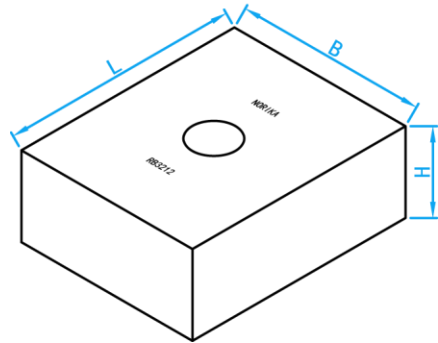

# RUBBER BLOCK FOR PUMP

TOP VIEW

3-D VIEW

**STANDARD SPECIFICATIONS**

Temperature	80°C
Hardness	60±5

**DIMENSIONS**

SKU	MATERIAL	L (mm)	B (mm)	H (mm)	WEIGHT (kg)	PCS/CTN
RB3212	Natural Rubber	76.2	61.5	28.5	0.19	90