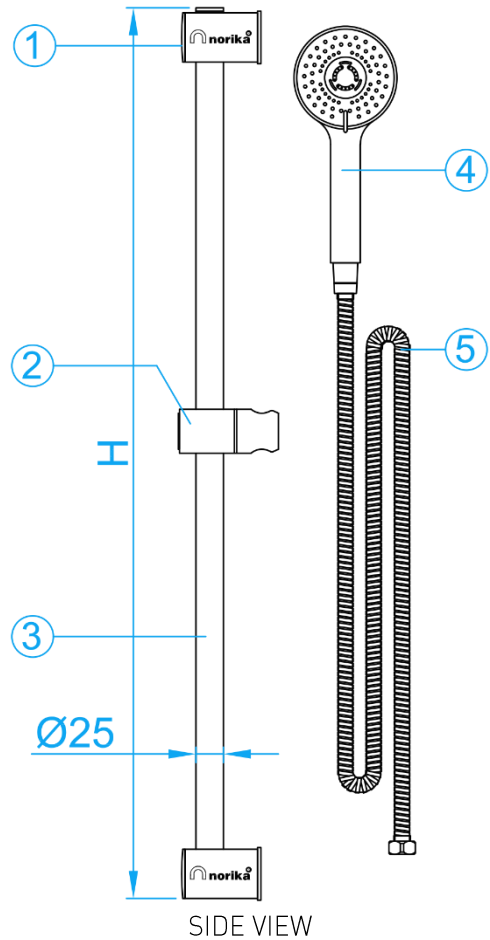

LUXURY SPRINKLER LIFTER SHOWER SET

COMPONENT PARTS

ITEM	PARTS	MATERIAL
1	Mounting Plate	ABS Plating
2	Height Adjuster	ABS Plating
3	Rod	Stainless Steel Plating
4	Shower Rose	ABS
5	Shower Flexible Hose	Stainless Steel Plating + PVC Tube

SPECIFICATIONS

SKU	HOSE CONNECTION (inch)	HOSE LENGTH L (mm)	ROD HEIGHT H (mm)	NO. OF SHOWER WATER PATTERNS	WEIGHT (Kg)	SET/CTN
SY707	1/2" BSP	1500	675	4 (Shower, bubble, shower + bubble, dripping)	0.950	50