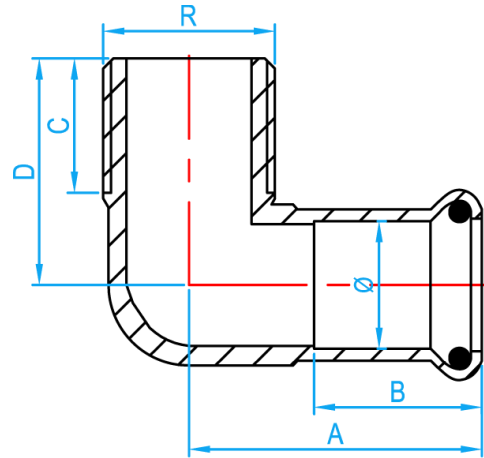

# COPPER PRESS FIT FITTINGS

COMPLY WITH BSEN1254-2:1998

## MI ELBOW

CROSS SECTIONAL VIEW

DIMENSIONS

| SKU       | SIZE (inch) | Ø (mm) | A (mm) | B (mm) | C (mm) | D (mm) | WEIGHT (Kg) | PCS/CTN |
|-----------|-------------|--------|--------|--------|--------|--------|-------------|---------|
| PFNMIE015 | ½" BSPT     | 15.2   | 34.9   | 20.0   | 16     | 27     | 0.063       | 200     |