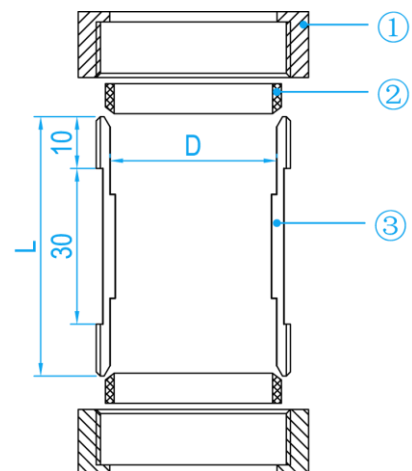

WC UNION

SECTION VIEW

COMPONENT PARTS

ITEM	PARTS	MATERIAL
1	Nut	Brass
2	O-Ring	NBR
3	Body	Brass

SPECIFICATIONS

SKU	L (mm)	D (mm)	WEIGHT (Kg)	PCS/CTN
CCU32CP	50	32.2	0.220	100