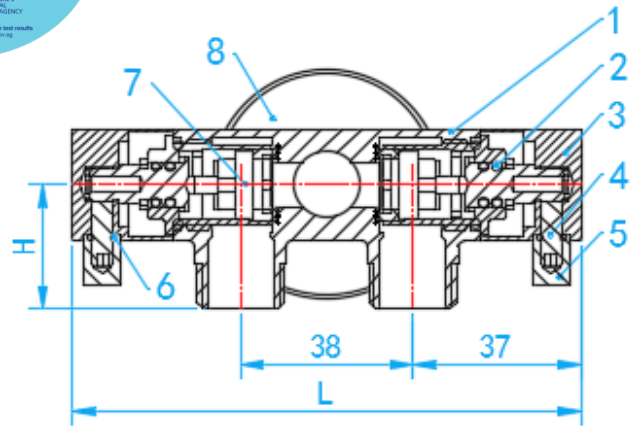

BRASS CHROME PLATED LUXURY TWO WAY TAP

COMPLY WITH BS EN200:2008
BSEN248:2002
AS/NZS:4020:2005
SS375:2001 Part 1

BUSH SKU: CRRB020151CP
Convert the thread 1/2" to 3/4"

SECTION VIEW

SIDE VIEW

| COMPONENT PARTS | | |
|-----------------|------------------|---------------------|
| ITEM | PARTS | MATERIAL |
| 1 | Body | DZR Brass |
| 2 | Piston | Ceramic + DZR Brass |
| 3 | Handle | Brass |
| 4 | Nut | AISI304 |
| 5 | Lever | Brass |
| 6 | O-ring | NBR |
| 7 | Piston | Ceramic + DZR Brass |
| 8 | Decorative cover | Stainless Steel |
| 9 | Flow Regulator | ABS |

| STANDARD SPECIFICATIONS | |
|-------------------------|---------|
| Nominal pressure | 1.0MPa |
| Working Medium | Water |
| Working Temperature | ≤ 90 °C |

SPECIFICATIONS

| SKU | G (inch) | L (mm) | H (mm) | WEIGHT (Kg) | PCS/CTN |
|--------|----------|--------|--------|-------------|---------|
| NJF766 | 1/2" BSP | 112 | 30 | 0.412 | 60 |