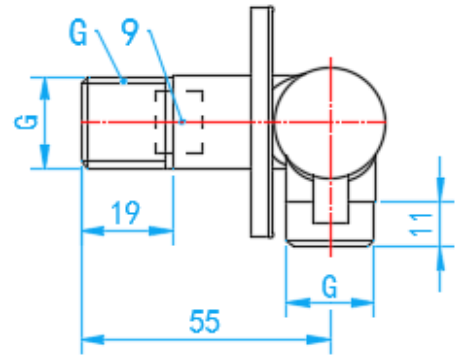

BRASS CHROME PLATED LUXURY TWO WAY TAP

COMPLY WITH BS EN200:2008
BSEN248:2002
AS/NZS:4020:2005
SS375:2001 Part 1

BUSH SKU: CRRB020151CP
Convert the thread 1/2" to 3/4"

SECTION VIEW

SIDE VIEW

| COMPONENT PARTS | | |
|-----------------|------------------|---------------------|
| ITEM | PARTS | MATERIAL |
| 1 | Body | DZR Brass |
| 2 | Piston | Ceramic + DZR Brass |
| 3 | Handle | Brass |
| 4 | Nut | AISI304 |
| 5 | Lever | Brass |
| 6 | O-ring | NBR |
| 7 | Piston | Ceramic + DZR Brass |
| 8 | Decorative cover | Stainless Steel |
| 9 | Flow Regulator | ABS |

| STANDARD SPECIFICATIONS | |
|-------------------------|---------|
| Nominal pressure | 1.0MPa |
| Working Medium | Water |
| Working Temperature | ≤ 90 °C |

SPECIFICATIONS

| SKU | G (inch) | L (mm) | H (mm) | WEIGHT (Kg) | PCS/CTN |
|--------|----------|--------|--------|-------------|---------|
| NJF766 | 1/2" BSP | 112 | 30 | 0.412 | 60 |