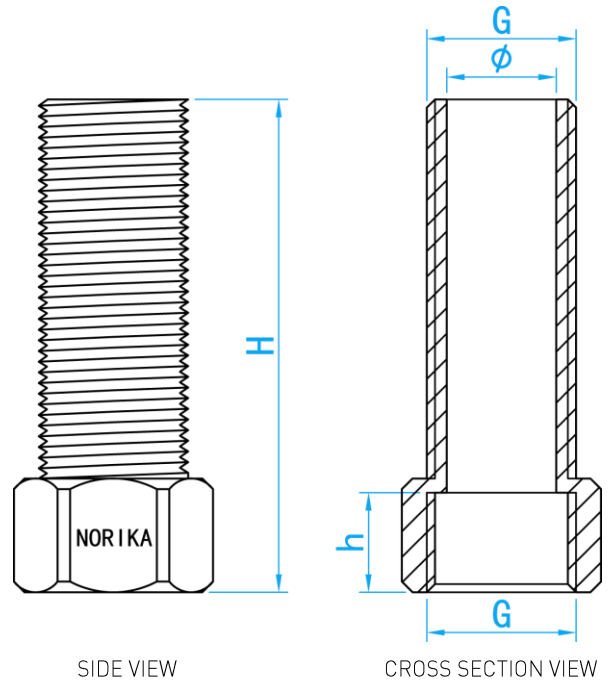

BRASS PROLONGATED NIPPLE

COMPONENT PARTS

PARTS	MATERIAL
Prolongated Nipple	DZR Brass

DIMENSIONS

SKU	G (inch)	Ø (mm)	h (mm)	H [mm]	WEIGHT (Kg)	PCS/CTN
PGN15025MF	1/2" BSP	15.4	14	25	0.042	650
PGN15035MF				35	0.050	450
PGN15045MF				45	0.060	375
PGN15055MF				55	0.070	300
PGN15065MF				65	0.078	250
PGN15075MF				75	0.086	225
PGN15080MFCP (Chrome Plated)				80	0.098	190
PGN15100MF	3/4" BSP	20	11	100	0.110	150
PGN20025MF				25	0.046	300