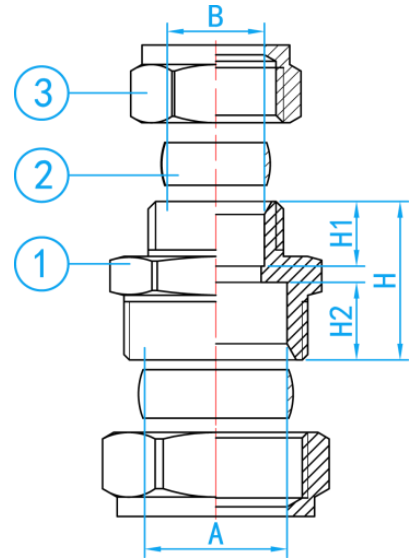

# COMPRESSION REDUCING COUPLER

COMPLY WITH BSEN1254-2:1998

SECTION VIEW

## COMPONENT PARTS

ITEM	PARTS	MATERIAL
1	Body	DZR Brass
2	Ring	Brass
3	Nut	Brass

## DIMENSIONS

SKU	A (mm)	B (mm)	H (mm)	H1 (mm)	H2 (mm)	WEIGHT (kg)	PCS/CTN
CRCCU01512	15	12	26.0	10.0	12.0	0.057	300
CRCCU02015	22	15	27.6	12.3	13.6	0.095	250
CRCCU02515	28	15	30.0	12.1	16.3	0.135	200
CRCCU02520	28	22	31.6	13.0	16.0	0.150	150
CRCCU03525	35	28	32.0	14.5	15.2	0.230	80