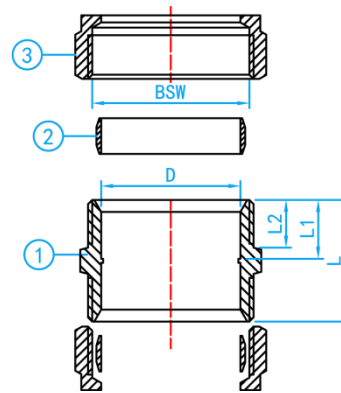

# COMPRESSION COUPLER

COMPLY WITH BSEN1254-2:1998

SECTION VIEW

## COMPONENT PARTS

ITEM	PARTS	MATERIAL
1	Body	CR Brass
2	Ring	Brass
3	Nut	Brass

## DIMENSIONS

SKU	D (mm)	BSW	L (mm)	L1 (mm)	L2 (mm)	WEIGHT (kg)	PCS/CTN
CRCCU015	15	G1/2"	22.5	10	8.5	0.062	300
CRCCU020	22	1-1/8"	26.5	12	10	0.106	200
CRCCU025	28	1-3/8"	31	14.5	12	0.170	120
CRCCU035	35	1-5/8"	30.6	14.8	12	0.220	80
CRCCU042	42	1-64/67"	37.2	18	14.8	0.320	50
CRCCU050	54	2-31/64"	38.5	18.5	15	0.550	30