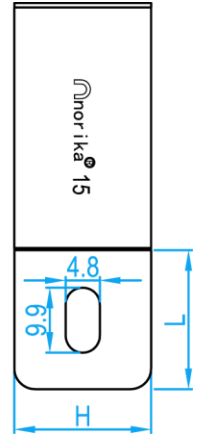

AISI304 COLLAR BRACKET

Front View

Side View

DIMENSIONS

SKU	PIPE OD	D(mm)	L (mm)	H (mm)	WEIGHT (kg)	WEIGHT (kg)
CBSS015SS	15	15	20	20	0.007	1200
CBSS020SS	22	22			0.009	600
CBSS025SS	28	28			0.011	450
CBSS035SS	35	35			0.013	300
CBSS042SS	42	42			0.015	300
CBSS050SS	54	54			0.018	280