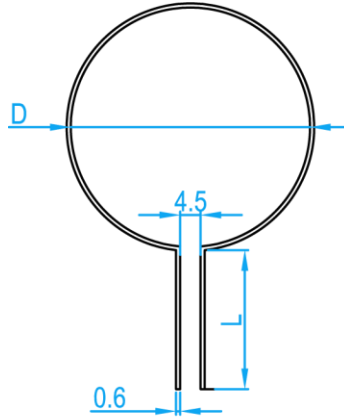

AISI304 COLLAR BRACKET

Front View

Side View

DIMENSIONS

SKU	PIPE OD	D(mm)	L (mm)	H (mm)	WEIGHT (kg)	WEIGHT (kg)
CBSS015SS	15	15	20	20	0.007	1200
CBSS020SS	22	22			0.009	600
CBSS025SS	28	28			0.011	450
CBSS035SS	35	35			0.013	300
CBSS042SS	42	42			0.015	300
CBSS050SS	54	54			0.018	280