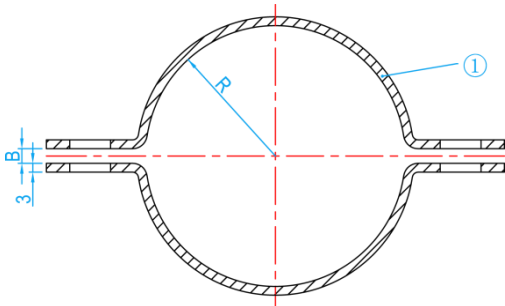

STAINLESS STEEL 304 PIPE CLAMP

*Bolts & nuts not included

CROSS SECTIONL VIEW

COMPONENT PARTS

ITEM	PARTS	MATERIAL
1	Clamp	Stainless Steel 304
2	Bolt	Stainless Steel 304

DIMENSIONS

SKU	SIZE (mm)	R (mm)	B (mm)	WEIGHT (Kg)	PCS/CTN
PCTD050SS304	50	32	10	0.147	100
PCTD065SS304	65	39	10	0.168	100
PCTD080SS304	80	46	10	0.193	100
PCTD100SS304	100	58	7	0.236	100
PCTD150SS304	150	85	10	0.318	50
PCTD200SS304	200	110	9	0.410	50
PCTD250SS304	250	137	9	0.506	50
PCTD300SS304	300	163	9	0.605	25