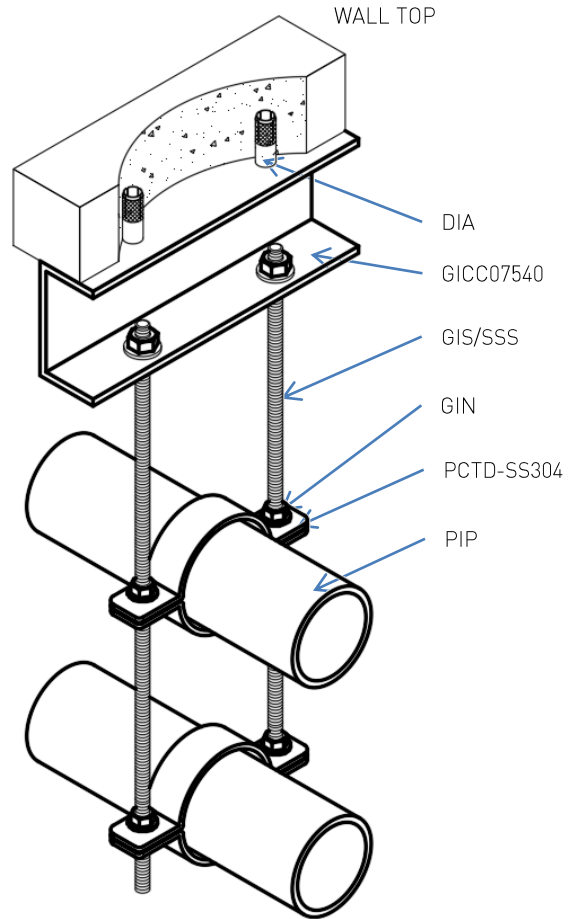

STAINLESS STEEL 304 PIPE CLAMP

*Bolts & nuts not included

CROSS SECTIONL VIEW

COMPONENT PARTS

ITEM	PARTS	MATERIAL
1	Clamp	Stainless Steel 304
2	Bolt	Stainless Steel 304

DIMENSIONS

SKU	SIZE (mm)	R (mm)	B (mm)	WEIGHT (Kg)	PCS/CTN
PCTD050SS304	50	32	10	0.147	100
PCTD065SS304	65	39	10	0.168	100
PCTD080SS304	80	46	10	0.193	100
PCTD100SS304	100	58	7	0.236	100
PCTD150SS304	150	85	10	0.318	50
PCTD200SS304	200	110	9	0.410	50
PCTD250SS304	250	137	9	0.506	50
PCTD300SS304	300	163	9	0.605	25