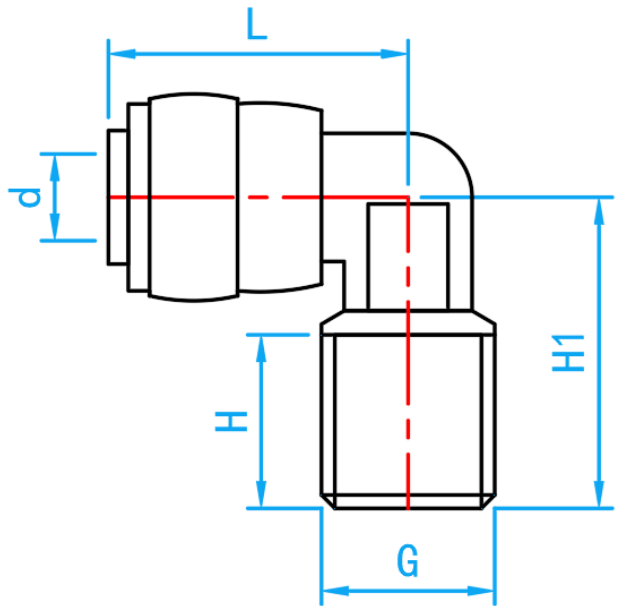

PE PIPES AND FITTINGS

PE PUSH-FIT MI ELBOW

SIDE VIEW

DIMENSIONS

SKU	SIZE (inch)	d (mm)	G BSP (inch)	H (mm)	H1 (mm)	L (mm)	WEIGHT (kg)	PCS/CTN
PEMIE06	1/4"	6.5	1/4"	13	23.3	22.5	0.0058	-
PEMIE10	3/8"	9.5	3/8"	16	28.1	28.0	0.0096	-
PEMIE15	1/2"	13.0	1/2"	16	29.2	32.2	0.0143	-