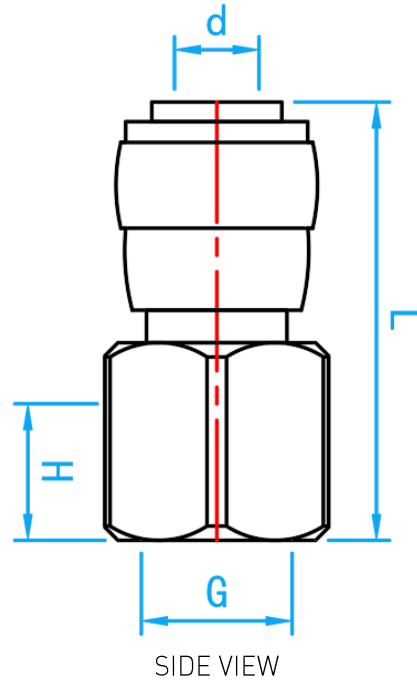

PE PIPES AND FITTINGS

PE PUSH-FIT FI ADAPTOR

DIMENSIONS

SKU	SIZE (inch)	d (mm)	G BSP (inch)	H (mm)	L (mm)	WEIGHT (kg)	PCS/CTN
PEFIS06	1/4"	6.5	1/4"	10.5	33.7	0.0057	-
PEFIS0610	1/4" × 3/8"	6.5	3/8"	12.5	36.6	0.0075	-
PEFIS0615	1/4" × 1/2"	6.5	1/2"	12.5	36.0	0.0089	-
PEFIS10	3/8"	9.5	3/8"	12.5	36.6	0.0093	-
PEFIS1015	3/8" × 1/2"	9.5	1/2"	12.5	38.4	0.0110	-
PEFIS15	1/2"	13.0	1/2"	12.5	41.0	0.0128	-