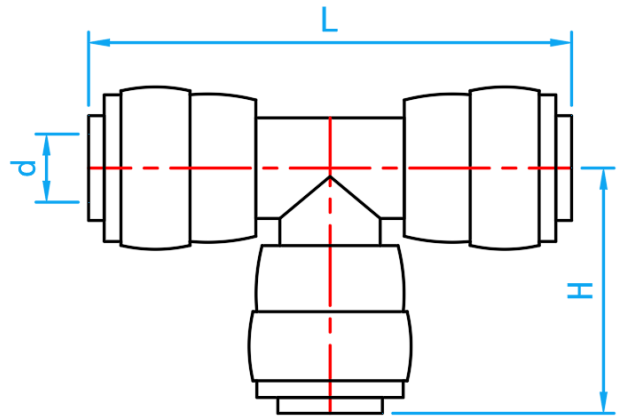

PE PIPES AND FITTINGS

PE PUSH-FIT EQUAL TEE

SIDE VIEW

DIMENSIONS

SKU	SIZE (inch)	d (mm)	L (mm)	H (mm)	WEIGHT (kg)	PCS/CTN
PEET06	1/4"	6.5	46.2	23.5	0.0084	-
PEET10	3/8"	9.5	57.3	28.5	0.0158	-
PEET15	1/2"	13.0	62.7	31.5	0.0217	-