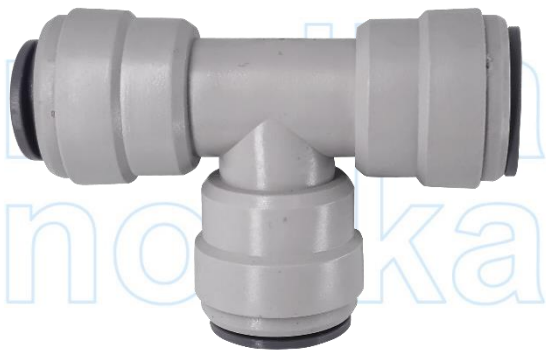

PE PIPES AND FITTINGS

PE PUSH-FIT EQUAL TEE

SIDE VIEW

DIMENSIONS

SKU	SIZE (inch)	d (mm)	L (mm)	H (mm)	WEIGHT (kg)	PCS/CTN
PEET06	1/4"	6.5	46.2	23.5	0.0084	-
PEET10	3/8"	9.5	57.3	28.5	0.0158	-
PEET15	1/2"	13.0	62.7	31.5	0.0217	-