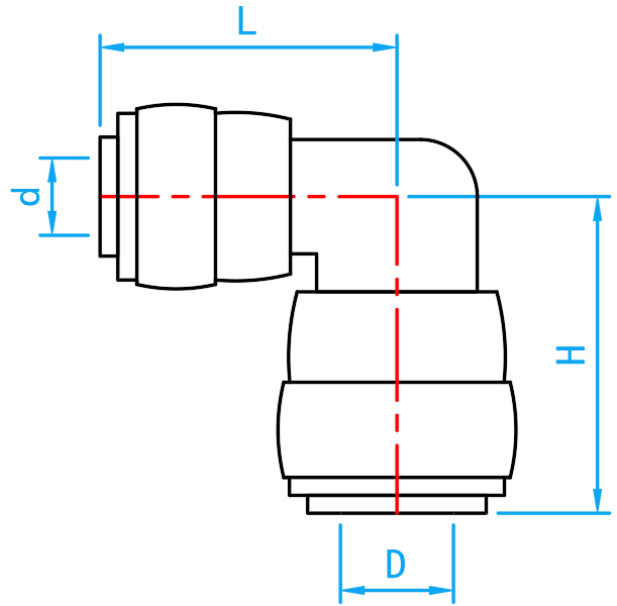

PE PIPES AND FITTINGS

PE PUSH-FIT REDUCING ELBOW

SIDE VIEW

DIMENSIONS

SKU	SIZE (mm)	d (mm)	D (mm)	L (mm)	H (mm)	WEIGHT (kg)	PCS/CTN
PERE901006	1/4"×3/8"	6.5	9.5	25.0	26.6	0.0086	-