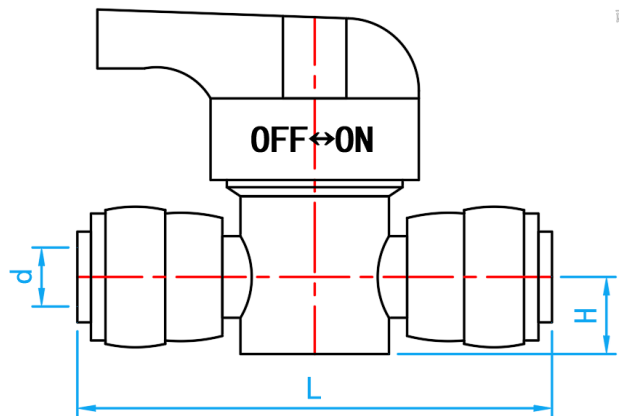

PEX PIPES AND FITTINGS

PE PUSH-FIT MINI BALL VALVE

SIDE VIEW

DIMENSIONS

SKU	SIZE (inch)	d (mm)	L (mm)	H (mm)	WEIGHT (kg)	PCS/CTN
PEMBV06	1/4"	6.5	52.4	8.5	0.0157	-
PEMBV10	3/8"	9.5	58.6	9.9	0.0207	-
PEMBV15	1/2"	13.0	67.5	11.6	0.0340	-