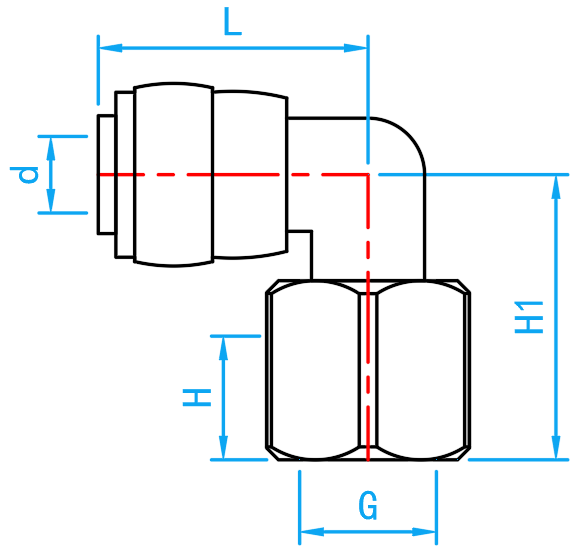

PE PIPES AND FITTINGS

PE PUSH-FIT FI ELBOW

SIDE VIEW

DIMENSIONS

SKU	SIZE (inch)	d (mm)	G BSP (inch)	H (mm)	H1 (mm)	L (mm)	WEIGHT (kg)	PCS/CTN
PEFIE10	3/8"	9.5	3/8"	12.5	28.5	28.0	0.0117	-
PEFIE15	1/2"	13.0	1/2"	12.5	29.9	32.2	0.0163	-