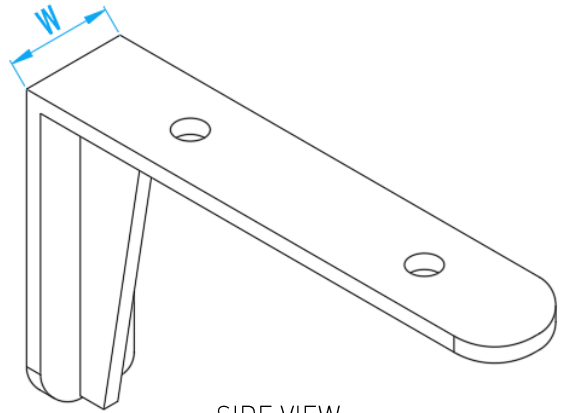

# STAINLESS STEEL 304 END TRUST BRACKET

COMPONENT PARTS

|          |         |
|----------|---------|
| MATERIAL | AISI304 |
|----------|---------|

DIMENSIONS

| SKU               | L (mm) | W (mm) | THICKNESS (mm) | H (mm) | WEIGHT (kg) | PCS/CTN |
|-------------------|--------|--------|----------------|--------|-------------|---------|
| SS304ETB120X200X6 | 200    | 40     | 6              | 120    | 0.610       | 35      |
| SS304ETB120X200X8 | 200    | 40     | 8              | 120    | 0.835       | 35      |
| SS304ETB150X200X6 | 200    | 40     | 6              | 150    | 0.710       | 30      |
| SS304ETB150X200X8 | 200    | 40     | 8              | 150    | 0.950       | 30      |
| SS304ETB200X280X6 | 280    | 40     | 6              | 200    | 1.000       | 20      |
| SS304ETB200X300X6 | 300    | 40     | 6              | 200    | 1.020       | 20      |