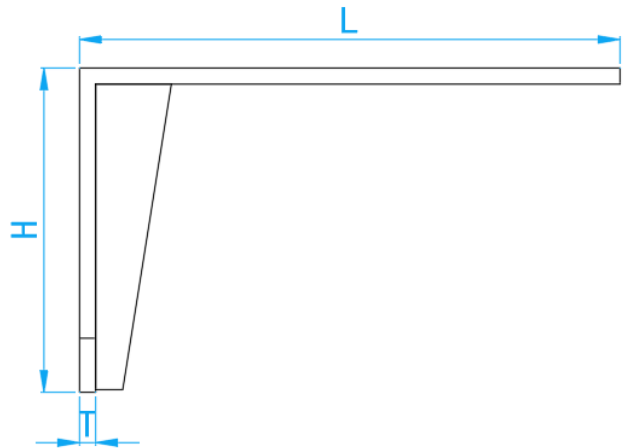

# STAINLESS STEEL 304 END TRUST BRACKET

COMPONENT PARTS

|          |         |
|----------|---------|
| MATERIAL | AISI304 |
|----------|---------|

DIMENSIONS

| SKU               | L (mm) | W (mm) | THICKNESS (mm) | H (mm) | WEIGHT (kg) | PCS/CTN |
|-------------------|--------|--------|----------------|--------|-------------|---------|
| SS304ETB120X200X6 | 200    | 40     | 6              | 120    | 0.610       | 35      |
| SS304ETB120X200X8 | 200    | 40     | 8              | 120    | 0.835       | 35      |
| SS304ETB150X200X6 | 200    | 40     | 6              | 150    | 0.710       | 30      |
| SS304ETB150X200X8 | 200    | 40     | 8              | 150    | 0.950       | 30      |
| SS304ETB200X280X6 | 280    | 40     | 6              | 200    | 1.000       | 20      |
| SS304ETB200X300X6 | 300    | 40     | 6              | 200    | 1.020       | 20      |