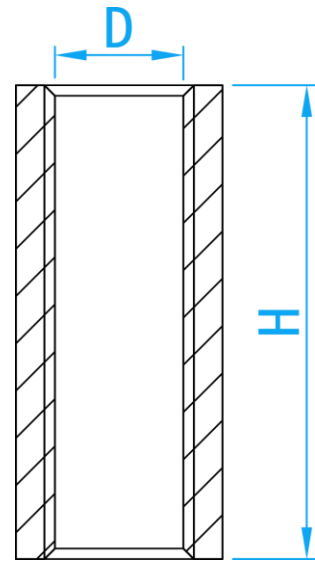

# GALVANIZED HEXAGONAL LONG NUTS

SECTIONAL VIEW

## DIMENSIONS

SKU	D (mm)	H (mm)	WEIGHT (kg)
GILN14	1/4"	38	22.8
GILN38	3/8"	45	39.3
GILN12	1/2"	45	66.9
GILN58	5/8"	54	76.9
GILNM10	M10	40	54.2
GILNM12	M12	45	70.8
GILNM16	M16	48	121.5