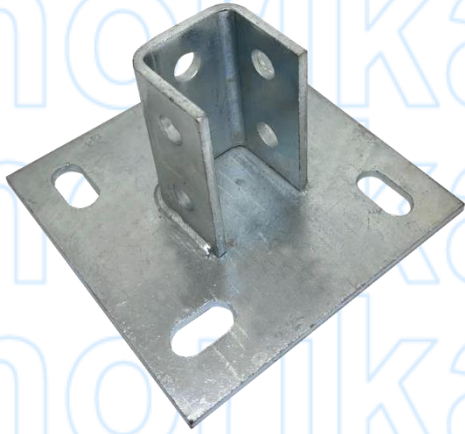

UNISTRUT END BIG SUPPORT BRACKET

SIDE VIEW

TOP VIEW

INSTALLATION ASSEMBLY

COMPONENT PARTS

MATERIAL	Mild Steel
COATING	Cold Galvanized

DIMENSIONS

SKU	L (mm)	T (mm)	H (mm)	A (mm)	B (mm)	D (mm)	WEIGHT (kg)	PCS/CTN
OLESB4141	150 x 150	5	85	55	47	100	1.21	20