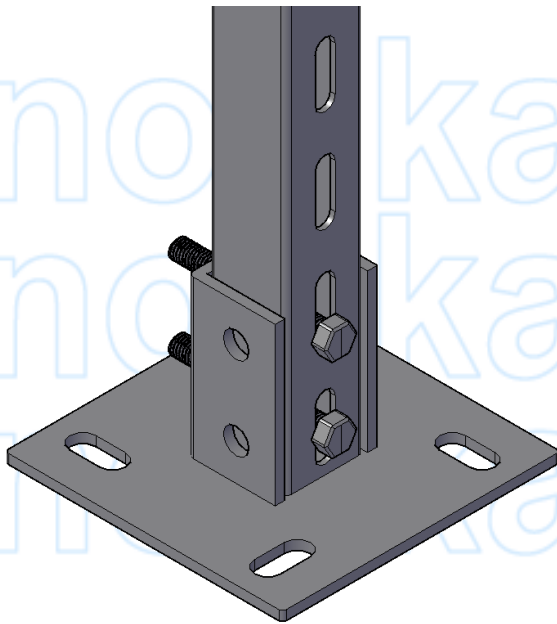

UNISTRUT END BIG SUPPORT BRACKET

SIDE VIEW

TOP VIEW

INSTALLATION ASSEMBLY

COMPONENT PARTS

MATERIAL	Mild Steel
COATING	Cold Galvanized

DIMENSIONS

SKU	L (mm)	T (mm)	H (mm)	A (mm)	B (mm)	D (mm)	WEIGHT (kg)	PCS/CTN
OLESB4141	150 x 150	5	85	55	47	100	1.21	20