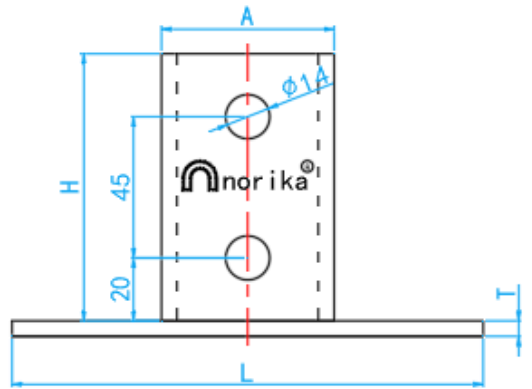

UNISTRUT END BIG SUPPORT BRACKET

SIDE VIEW

TOP VIEW

INSTALLATION ASSEMBLY

COMPONENT PARTS

MATERIAL	Mild Steel
COATING	Cold Galvanized

DIMENSIONS

SKU	L (mm)	T (mm)	H (mm)	A (mm)	B (mm)	D (mm)	WEIGHT (kg)	PCS/CTN
OLESB4141	150 x 150	5	85	55	47	100	1.21	20