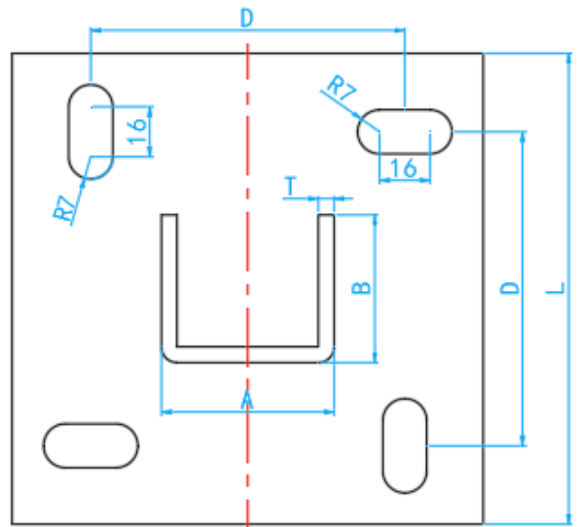

UNISTRUT END BIG SUPPORT BRACKET

SIDE VIEW

TOP VIEW

INSTALLATION ASSEMBLY

COMPONENT PARTS

MATERIAL	Mild Steel
COATING	Cold Galvanized

DIMENSIONS

SKU	L (mm)	T (mm)	H (mm)	A (mm)	B (mm)	D (mm)	WEIGHT (kg)	PCS/CTN
OLESB4141	150 x 150	5	85	55	47	100	1.21	20