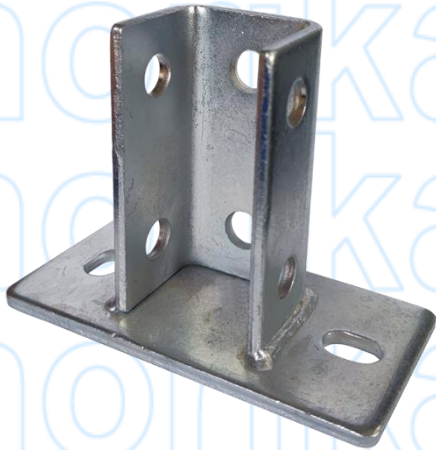

UNISTRUT END SUPPORT BRACKET

INSTALLATION ASSEMBLY

SIDE VIEW

TOP VIEW

COMPONENT PARTS

MATERIAL	Mild Steel
COATING	Cold Galvanized

DIMENSIONS

SKU	L (mm)	W (mm)	T (mm)	H (mm)	A (mm)	B (mm)	D (mm)	WEIGHT (kg)	PCS/CTN
OLES4141	150	70	5	100	55	45	100	0.825	40