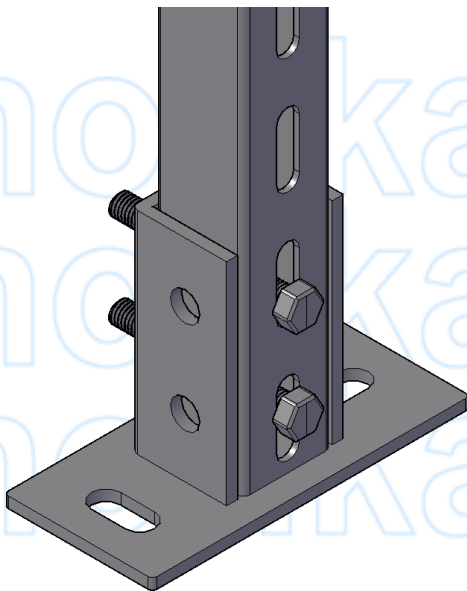

UNISTRUT END SUPPORT BRACKET

INSTALLATION ASSEMBLY

SIDE VIEW

TOP VIEW

COMPONENT PARTS

MATERIAL	Mild Steel
COATING	Cold Galvanized

DIMENSIONS

SKU	L (mm)	W (mm)	T (mm)	H (mm)	A (mm)	B (mm)	D (mm)	WEIGHT (kg)	PCS/CTN
OLES4141	150	70	5	100	55	45	100	0.825	40