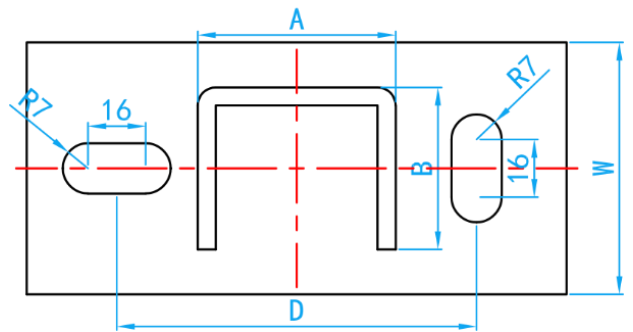

UNISTRUT END SUPPORT BRACKET

INSTALLATION ASSEMBLY

SIDE VIEW

TOP VIEW

COMPONENT PARTS

MATERIAL	Mild Steel
COATING	Cold Galvanized

DIMENSIONS

SKU	L (mm)	W (mm)	T (mm)	H (mm)	A (mm)	B (mm)	D (mm)	WEIGHT (kg)	PCS/CTN
OLES4141	150	70	5	100	55	45	100	0.825	40