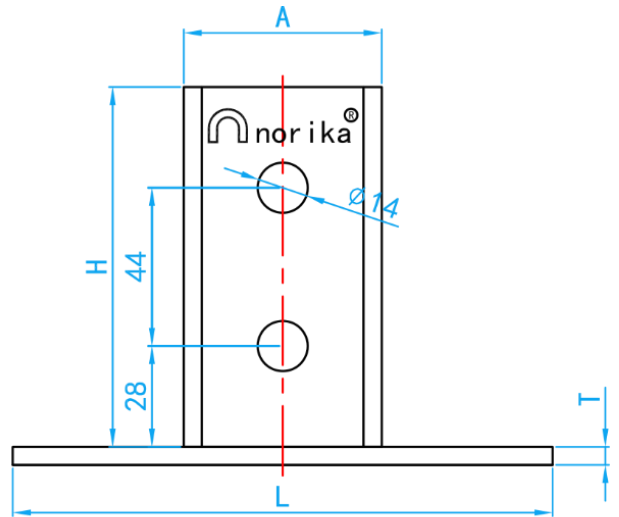

UNISTRUT END SUPPORT BRACKET

INSTALLATION ASSEMBLY

SIDE VIEW

TOP VIEW

COMPONENT PARTS

MATERIAL	Mild Steel
COATING	Cold Galvanized

DIMENSIONS

SKU	L (mm)	W (mm)	T (mm)	H (mm)	A (mm)	B (mm)	D (mm)	WEIGHT (kg)	PCS/CTN
OLES4141	150	70	5	100	55	45	100	0.825	40