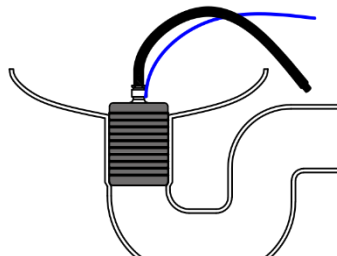

INFLATABLE LONG RUBBER PLUG (AIR BAG) (PNEUMATIC TEST BALL) (BLOCKING PLUG)

Balloon Side View

Sample Layout

Test Tee

Floor Drain

Closet Bend

COMPONENT PARTS

ITEM	PARTS	MATERIAL
1	Seal Clip	AISI304
2	Ring	AISI304
3	Balloon	Natural Rubber
4	Retrieving Rope	NYLON

DIMENSIONS

SKU	SIZE (mm)	OD (mm)	H (mm)	MIN-MAX (Inflated state) (mm)	MAX PRESSURE (PSI)	WEIGHT (kg)	HOSE LENGTH (m)
AB100RL	100	87	162	85-125	30	1.071	6