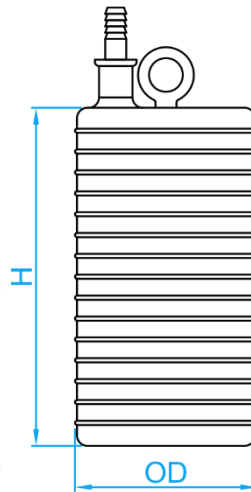

INFLATABLE LONG RUBBER PLUG (AIR BAG) (PNEUMATIC TEST BALL) (BLOCKING PLUG)

Balloon Side View

Sample Layout

Test Tee

Floor Drain

Closet Bend

COMPONENT PARTS

ITEM	PARTS	MATERIAL
1	Seal Clip	AISI304
2	Ring	AISI304
3	Balloon	Natural Rubber
4	Retrieving Rope	NYLON

DIMENSIONS

SKU	SIZE (mm)	OD (mm)	H (mm)	MIN-MAX (Inflated state) (mm)	MAX PRESSURE (PSI)	WEIGHT (kg)	HOSE LENGTH (m)
AB100RL	100	87	162	85-125	30	1.071	6