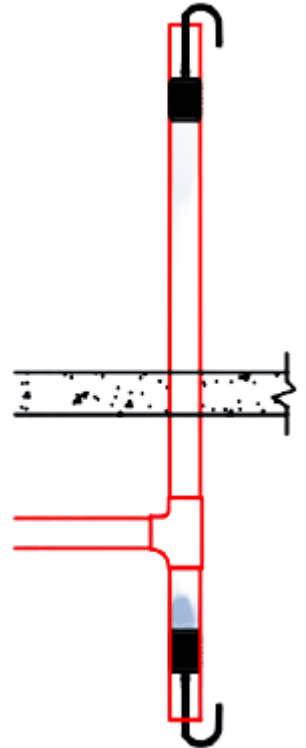

INFLATABLE LONG RUBBER PLUG (AIR BAG) (PNEUMATIC TEST BALL) (BLOCKING PLUG)

Balloon Side View

Sample Layout

Test Tee

Floor Drain

Closet Bend

COMPONENT PARTS

ITEM	PARTS	MATERIAL
1	Seal Clip	AISI304
2	Ring	AISI304
3	Balloon	Natural Rubber
4	Retrieving Rope	NYLON

DIMENSIONS

SKU	SIZE (mm)	OD (mm)	H (mm)	MIN-MAX (Inflated state) (mm)	MAX PRESSURE (PSI)	WEIGHT (kg)	HOSE LENGTH (m)
AB100RL	100	87	162	85-125	30	1.071	6