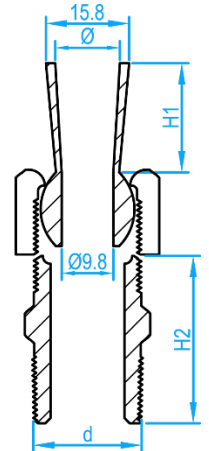

SMALL DIRECTIONAL ADJUSTABLE CLEARSTREAM JET NOZZLE

FRONT VIEW

CROSS SECTIONAL VIEW

DIMENSIONS

SKU	MATERIAL	d (mm)	Ø (mm)	H1 (mm)	H2 [mm]	WEIGHT (Kg)
BJN15FSS316	AISI316	15	12.25	20.59	31.6	0.087

FRONT VIEW

CROSS SECTIONAL VIEW

DIMENSIONS

SKU	MATERIAL	d (mm)	Ø (mm)	H1 (mm)	H2 [mm]	WEIGHT (Kg)
BJN1506	Optional: Brass AISI304 AISI316	15	6	31	40	0.091
BJN1508		15	8	31.5	41	0.098
BJN1510		15	10	31.5	41	0.097
BJN1512		15	12	31.6	40	0.129
BJN8050		80	50	84	110	0.475