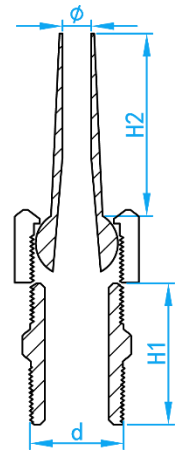

SMALL DIRECTIONAL ADJUSTABLE CLEARSTREAM JET NOZZLE

FRONT VIEW

CROSS SECTIONAL VIEW

DIMENSIONS

SKU	MATERIAL	d (mm)	Ø (mm)	H1 (mm)	H2 [mm]	WEIGHT (Kg)
BJN15FSS316	AISI316	15	12.25	20.59	31.6	0.087

FRONT VIEW

CROSS SECTIONAL VIEW

DIMENSIONS

SKU	MATERIAL	d (mm)	Ø (mm)	H1 (mm)	H2 [mm]	WEIGHT (Kg)
BJN1506	Optional: Brass AISI304 AISI316	15	6	31	40	0.091
BJN1508		15	8	31.5	41	0.098
BJN1510		15	10	31.5	41	0.097
BJN1512		15	12	31.6	40	0.129
BJN8050		80	50	84	110	0.475